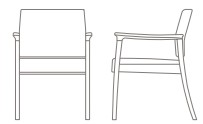

Lounge

- European beech or American ash frame
- Wood arm caps
- Solid surface arm caps

Occasional tables

- European beech or American ash frame
- European beech, American ash or solid surface top

Full product information

View or download the online price list for complete specification information and statement of line.

Statement of line

Guest chair, open arm
1600
w24" d26" h34.5"

Loveseat, open arm
1600-2
w45.5" d26" h34.5"