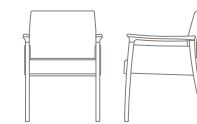

Guest chair, panel arm
1610
w24" d26" h34.5"