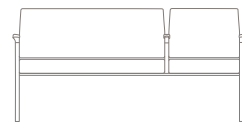

Loveseat, panel arm
1610-2
w45.5" d26" h34.5"

Bariatric chair, panel arm
1610-OB
w33" d26" h34.5"

Tandem chair/chair, panel arm
1610T-CC
w45.5" d26" h34.5"

Tandem chair/chair/chair, panel arm
1610T-CCC
w67" d26" h34.5"