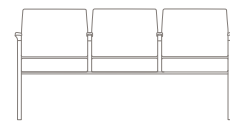

Tandem chair/chair/chair, open arm
1600T-CCC
w67" d26" h34.5"