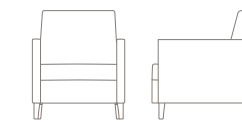

Low back lounge chair, panel arm
310-1
w29" d33" h34"