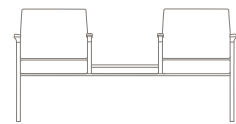

Tandem chair/table/chair, open arm
1600T-CTC
w67" d26" h34.5"