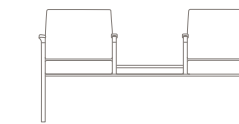

Tandem chair/table/chair, panel arm
1610T-CTC
w67" d26" h34.5"