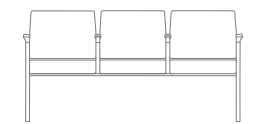

Tandem chair/chair/chair, panel arm
1610T-CCC
w67" d26" h34.5"