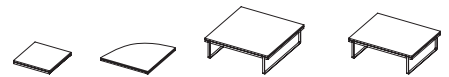

Specifications

MODEL	Single Seat with Dual Arms	Single Seat with Right/Left Arm	Single Seat Armless	2-Seater with Dual Arms	2-Seater with Right/Left Arm	2-Seater Armless	3-Seater with Dual Arms	3-Seater with Right/Left Arm	3-Seater Armless
Height	30	30	30	30	30	30	30	30	30
Width	32.75	30	27.5	60	57	54.5	86.6	84	81.5
Depth	28	28	28	28	28	28	28	28	28
Seat Depth	20.25	20.25	20.25	20.25	20.25	20.25	20.25	20.25	20.25
Seat Height	16.75	16.75	16.75	16.75	16.75	16.75	16.75	16.75	16.75
Back Height	13.25	13.25	13.25	13.25	13.25	13.25	13.25	13.25	13.25
Weight	75 lb	65 lb	54 lb	116 lb	105 lb	95 lb	169 lb	159 lb	148 lb
COM (Single Upholstery)	5 yd	4 yd	3.25 yd	7.5 yd	6.5 yd	5.75 yd	10.5 yd	9 yd	8 yd
COM (Multiple Upholstery)									
Seat	1.75 yd	1.75 yd	1.75 yd	3.25 yd	3.25 yd	3.25 yd	5 yd	5 yd	5 yd
Back	1.6 yd	1.6 yd	1.6 yd	3 yd	3 yd	3 yd	4.75 yd	4.75 yd	4.75 yd
Arm(s)	2.25 yd	1.25 yd	n/a	2.25 yd	1.25 yd	n/a	2.25 yd	1.25 yd	n/a
COL (Single Upholstery)	99 sq ft	78 sq ft	63 sq ft	147 sq ft	126 sq ft	115 sq ft	170 sq ft	150 sq ft	130 sq ft
COL (Dual Upholstery)									
Seat	31 sq ft	31 sq ft	31 sq ft	63 sq ft	63 sq ft	63 sq ft	80 sq ft	80 sq ft	80 sq ft
Back	31 sq ft	31 sq ft	31 sq ft	57 sq ft	57 sq ft	57 sq ft	75 sq ft	75 sq ft	75 sq ft
Arm(s)	42 sq ft	26 sq ft	n/a	42 sq ft	26 sq ft	n/a	42 sq ft	26 sq ft	n/a
Weight Capacity (400 lb Per Seat Position)	400 lb	400 lb	400 lb	800 lb	800 lb	800 lb	800 lb	800 lb	800 lb

Dimensions are in inches. NOTE: Yardage requirements for COM are for solid and non-directional fabrics. Additional material may be required for larger repeating patterns. Plaid is not recommended for Cameo.

Tabletop finishes

Base finishes

MODEL	Inline Table	Corner Table	Square Coffee Table	Rectangle Coffee Table
Width	27	39.5	47.25	47.3
Depth	28	28.3	47.25	27.8
Height	14.5	14.5	14.5	14.5
Weight	47 lb	44 lb	120 lb	72 lb